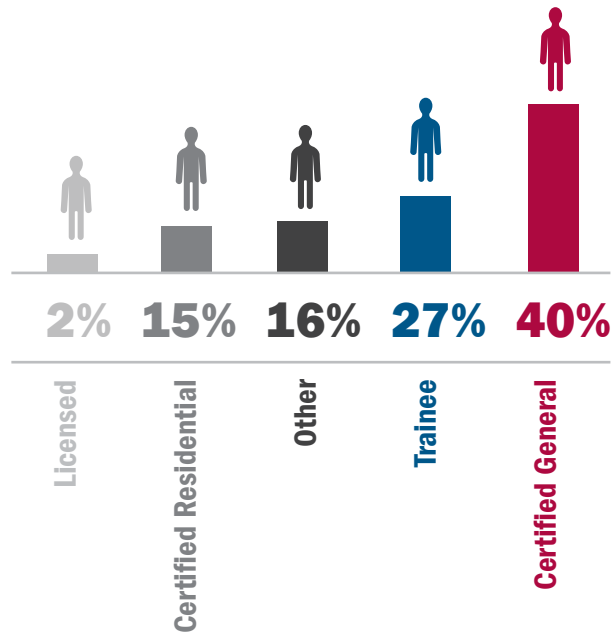

▲ Candidates for Designation
by Designation Path

PRACTICING AFFILIATES

The Appraisal Institute concluded 2022 with more than 2,700 Practicing Affiliates.

2,700+

STUDENT
AFFILIATES

32%

AFFILIATES

68%

AFFILIATES

The Appraisal Institute concluded 2022 with more than 400 Affiliates. This includes more than 100 Student Affiliates.

To find a practicing appraiser who may provide service in your area please visit: [Find an Appraiser](#)

Appraisal
Institute®